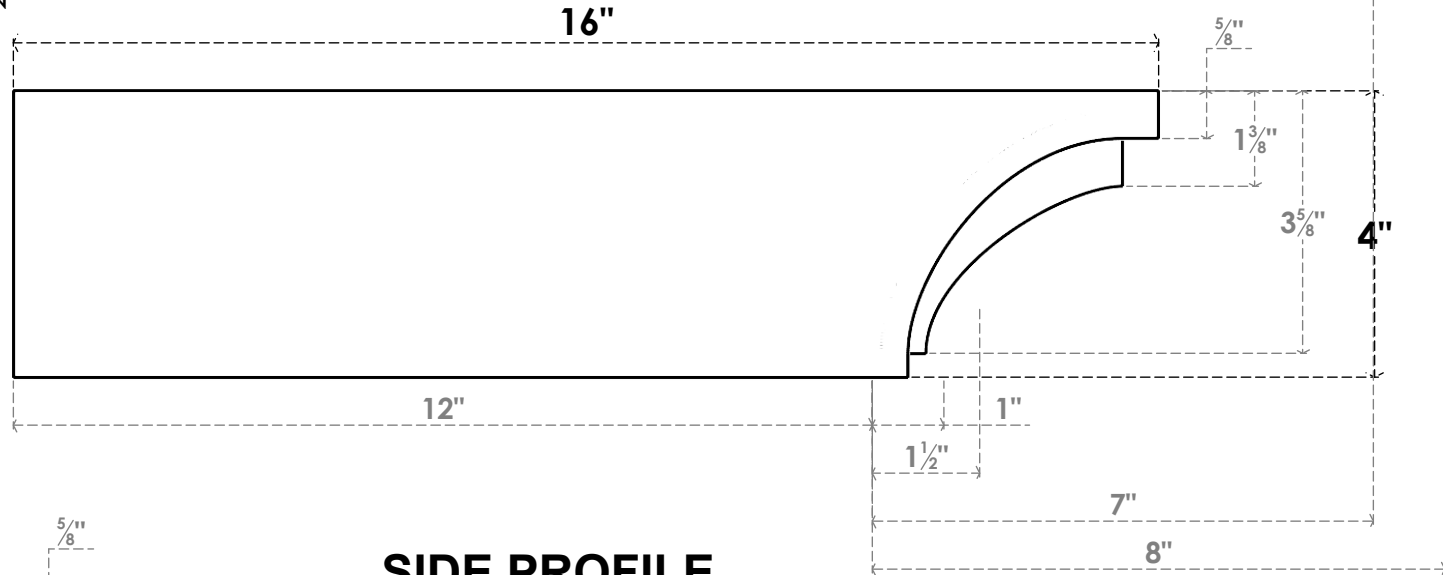

# ITEM NUMBER: RFTURO040X04000X16000X004RIV00RCPR

4"W X 4"H X 16"L TIMBERTHANE ROUGH CEDAR RIVERA FAUX WOOD OPEN RAFTER TAIL, 4"L END, PRIMED TAN

### NOTES

1. INSTALLATION TO BE COMPLETED IN ACCORDANCE WITH MANUFACTURER'S SPECIFICATIONS.
2. DRAWING MAY NOT BE TO SCALE
3. THIS DRAWING IS INTENDED FOR DESIGN AND PLANNING PURPOSES ONLY.
4. ALL INFORMATION CONTAINED HEREIN WAS CURRENT AT THE TIME OF DEVELOPMENT BUT MUST BE REVIEWED AND APPROVED BY THE PRODUCT MANUFACTURER TO BE CONSIDERED ACCURATE.
5. TIMBERTHANE ARCHITECTURAL PRODUCTS ARE MADE FROM HIGH DENSITY URETHANE AND COME FACTORY PRIMED