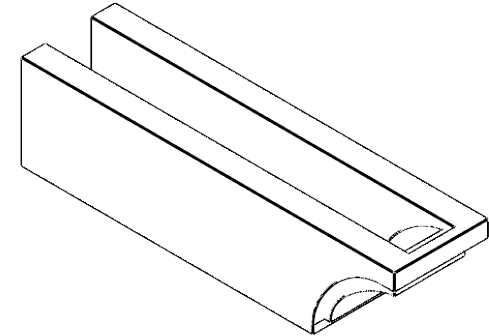

# ITEM NUMBER: RFTURO040X04000X16000X004RIV00RCPR

4"W X 4"H X 16"L TIMBERTHANE ROUGH CEDAR RIVERA FAUX WOOD OPEN RAFTER TAIL, 4"L END, PRIMED TAN