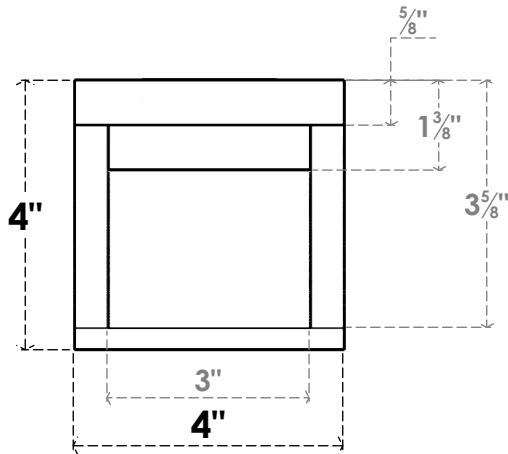

# ITEM NUMBER: RFTURO040X04000X16000X004RIV00RCPR

4"W X 4"H X 16"L TIMBERTHANE ROUGH CEDAR RIVERA FAUX WOOD OPEN RAFTER TAIL, 4"L END, PRIMED TAN